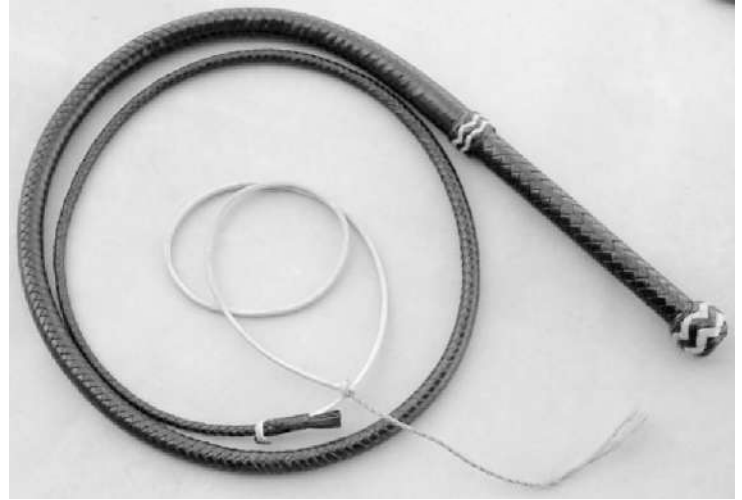

WFC-LP-408