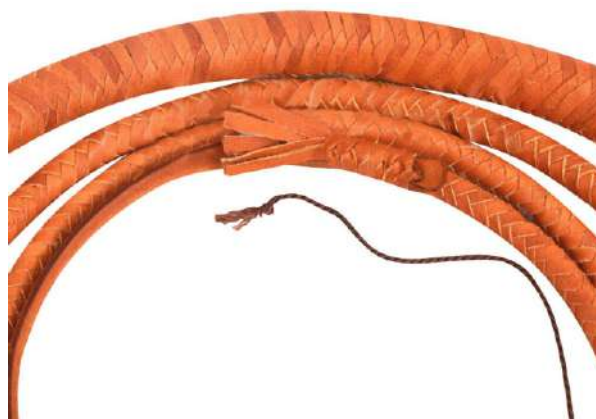

WFC-BW-105

WFC-BW-106

These handcrafted whips have a solid wood handle, a tapering woven lash and a nylon cracker. Approximately 90" long.

BULLWHIPS

Worldwide Delivery In Bulk Order

Logo Printing Or Embroidery

100% Customization

WFC-BW-107

WFC-BW-108

WFC-BW-109

WFC-BW-110

WFC-BW-111

Real CowHide Leather Bullwhip 8 Feet Long
12 Plait Heavy Duty Bull Whip Handmade

BULLWHIPS

WFC-BW-124

WFC-BW-125

WFC-BW-126

Para-cord / Nylon 12 Strands Overlay
(The Strongest Para-cord)
Cowhide Leather Used for inside construction.
(See the Sample Pictures)
Inside the Overlay, Two Layers of Cowhide Braided
Bellies and Two Layers of Cowhide Leather Bolsters.
Handle is 09 inches long with Steel Rod inside.
**THIS IS A HEAVY and LOUD WHIP FULLY
HAND MADE AND HAND CRAFTED**
Whip length is measured from the base of handle
knob to the end of the braiding
(not including the Fall and Cracker/Popper).

WFC-BW-131

WFC-BW-132

Para-cord / Nylon 12 Strands Overlay
 (The Strongest Para-cord)
 Cowhide Leather Used for inside construction.
 (See the Sample Pictures)
 Inside the Overlay, Two Layers of Cowhide Braided
 Bellies and Two Layers of Cowhide Leather Bolsters.
 Handle is 09 inches long with Steel Rod inside.
**THIS IS A HEAVY and LOUD WHIP FULLY
 HAND MADE AND HAND CRAFTED**
 Whip length is measured from the base of handle
 knob to the end of the braiding
 (not including the Fall and Cracker/Popper).