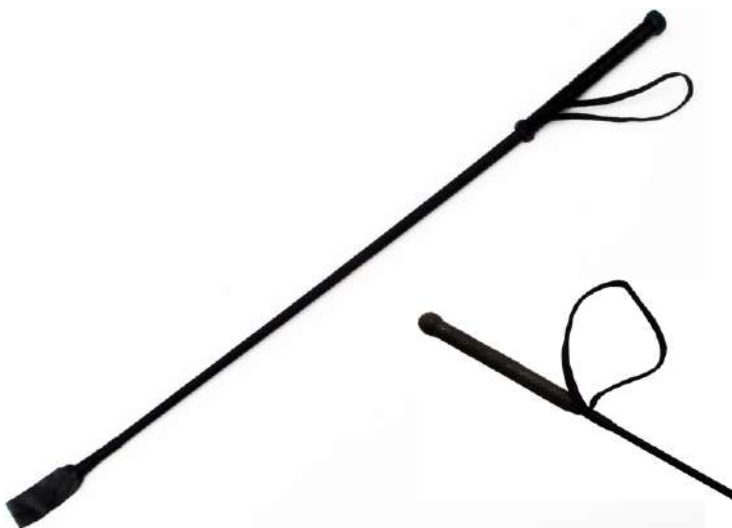

WFC-BW-412