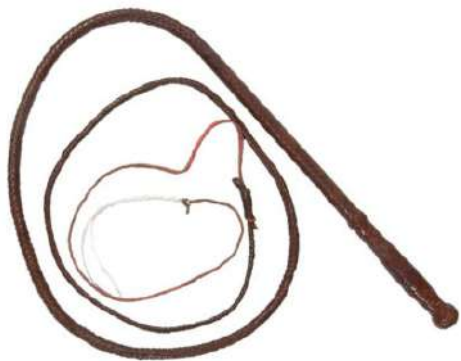

Geniun Kangroo Leather

Worldwide Delivery In Bulk Order

Logo Printing Or Embroidery

100% Customization

WFC-LP-410