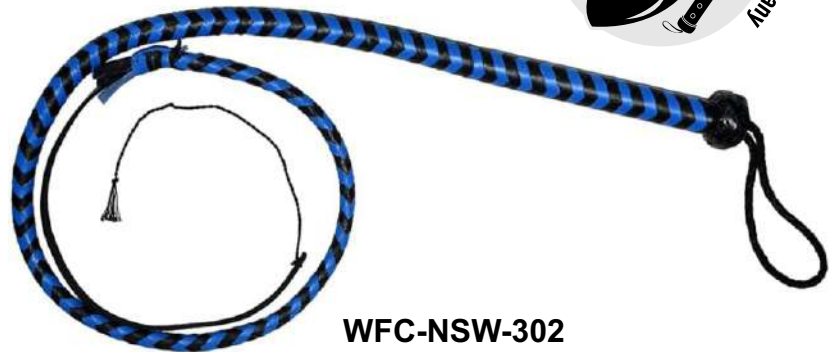

WFC-NSW-302