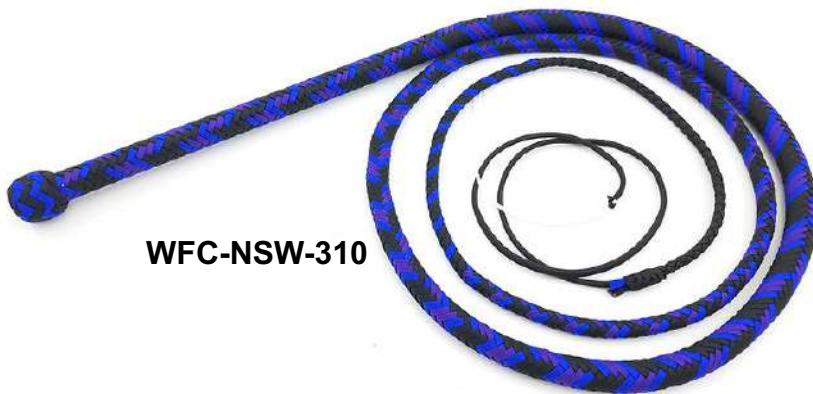

WFC-BW-131

WFC-BW-132

Para-cord / Nylon 12 Strands Overlay
 (The Strongest Para-cord)
 Cowhide Leather Used for inside construction.
 (See the Sample Pictures)
 Inside the Overlay, Two Layers of Cowhide Braided
 Bellies and Two Layers of Cowhide Leather Bolsters.
 Handle is 09 inches long with Steel Rod inside.
**THIS IS A HEAVY and LOUD WHIP FULLY
 HAND MADE AND HAND CRAFTED**
 Whip length is measured from the base of handle
 knob to the end of the braiding
 (not including the Fall and Cracker/Popper).

WFC-BW-405

WFC-BW-406

WFC-BW-407

JiaNisAdrA Detachable Silicone Racket for Loose Tapping Sole, Bright Leather Whip, Whip, Horse Riding Crop, Role-Playing Props,

Nylon Snake Whips

Worldwide Delivery In Bulk Order

Logo Printing Or Embroidery

100% Customization

WFC-NSW-308

WFC-NSW-309

WFC-NSW-310

WFC-NSW-303

- specify how you want the heel finished knot pattern if you have a preference
 - specify any additional colors specify if you want a base color other than black
 - any other specifications you want Add-ons (purchased separately)
- Choose any add-ons you want and add them to your cart before checkout
(if you are buying more than one whip specify which whip the add on is for in notes to seller for each add-on)Waxing
- Custom end cap Extra crackers Additional Length (by the foot)we don't recommend snake whips longer than 6 feet